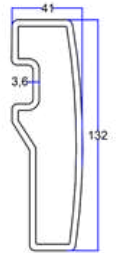

TKN 110x150 Lima Ray
TKN 110x150 Rail

Product Code: 4074

Weight kg/m: 5,500
(110 x 150 x 2,4mm)

90x150 Orta Ray
90x150 Rail

Product Code: 2052

Weight kg/m: 5,250
(90 x 150 x 2,0mm)

70x150 TKN Ray
70x150 TKN Rail

Product Code: 3076

Weight kg/m: 3,250
(70 x 150 x 2,0mm)

Farklı Oluk
Large Gutter

Product Code: 2078

Weight kg/m: 4,650
(152 x 150 x 2,2mm)

Farklı Oluk Eki
Large Gutter Connected

Product Code: 2281

Weight kg/m: 3,750
(41 x 132 x 4mm)

Düz Oluk
Straight Gutter

Product Code: 3263

Weight kg/m: 3,400
(135 x 145 x 2,0mm)

Düz Oluk Eki
Straight Gutter Connected

Product Code: 6536

Weight kg/m: 2,750
(39 x 96 x 4mm)

TKN 110x145 Direk
TKN 110x145 Column