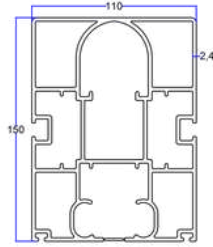

TKN 110x150 Lima Ray
TKN 110x150 Rail

Product Code: 4074

Weight kg/m: 5,500
(110 x 150 x 2,4mm)