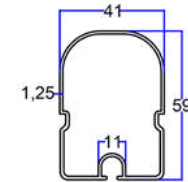

Product Code: 3263

Weight kg/m: 3,400
(135 x 145 x 2,0mm)

Product Code: 6536

Weight kg/m: 2,750
(39 x 96 x 4mm)

Product Code: 4075

Weight kg/m: 2,700
(110 x 145 x 2,00mm)

Product Code: 37181

Weight kg/m: 1,550
(30 x 150 x 1,6mm)

Product Code: 5312

Weight kg/m: 1,100
(Ø75,5 x 1,5mm)

Product Code: 2653

Weight kg/m: 0,720
(59 x 41 x 1,25mm)