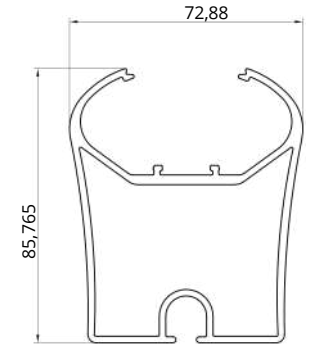

Yeni Işıklı İnce Çita Koniş (Full LED)
New Cornice Wedge (Full LED)

Product Code: 3727

Weight kg/m: 0,884
(57 x 48,6 x 1,4mm)