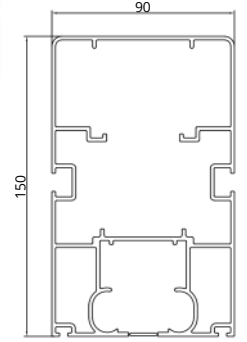

TKN 110x150 Lima Ray
TKN 110x150 Rail

Product Code: 4074

Weight kg/m: 5,500
(110 x 150 x 2,4mm)

90x150 Orta Ray
90x150 Rail

Product Code: 2052

Weight kg/m: 5,250
(90 x 150 x 2,0mm)

70x150 TKN Ray
70x150 TKN Rail