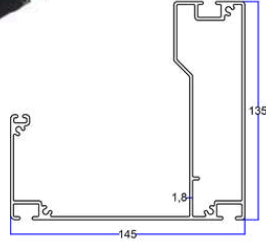

Product Code: 3263

Weight kg/m: 3,400
(135 x 145 x 2,0mm)

Düz Oluk Eki
Straight Gutter Connected

Product Code: 6536

Weight kg/m: 2,750
(39 x 96 x 4mm)