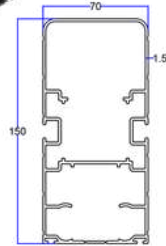

TKN 110x150 Lima Ray
TKN 110x150 Rail

Product Code: 4074

Weight kg/m: 5,500
(110 x 150 x 2,4mm)

90x150 Orta Ray
90x150 Rail

Product Code: 2052

Weight kg/m: 5,250
(90 x 150 x 2,0mm)

70x150 TKN Ray
70x150 TKN Rail

Product Code: 3076

Weight kg/m: 3,250
(70 x 150 x 2,0mm)

Farklı Oluk
Large Gutter

Product Code: 2078

Weight kg/m: 4,650
(152 x 150 x 2,2mm)

Farklı Oluk Eki
Large Gutter Connected

Product Code: 2281

Weight kg/m: 3,750
(41 x 132 x 4mm)