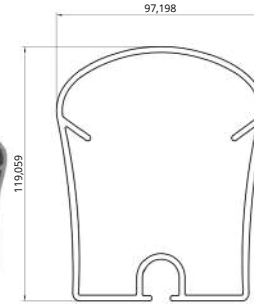

İnce Çita Korniş
Eco Cornice Wedge

Product Code: 2653

Weight kg/m: 0,720
(59 x 41 x 1,25mm)

Kalın Çita Koniş
Thick Cornice Wedge

Product Code: 37216

Weight kg/m: 1,400
(82 x 60 x 1,4mm)

Yeni Işıksız İnce Çita Koniş (Full LED)
New Cornice Wedge Without LED (Full LED)