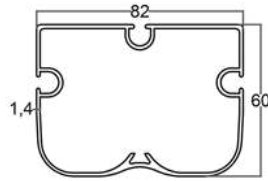

Kalın Çita Koniş
Thick Cornice Wedge

Product Code: 37216

Weight kg/m: 1,400
(82 x 60 x 1,4mm)