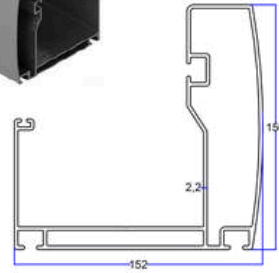

Product Code: 3076

Weight kg/m: 3,250
(70 x 150 x 2,0mm)

Farklı Oluk
Large Gutter

Product Code: 2078

Weight kg/m: 4,650
(152 x 150 x 2,2mm)

Farklı Oluk Eki
Large Gutter Connected

Product Code: 2281

Weight kg/m: 3,750
(41 x 132 x 4mm)