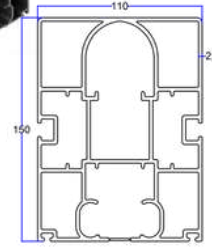

90x150 Orta Ray
90x150 Rail

Product Code: 2052

Weight kg/m: 5,250
(90 x 150 x 2,0mm)