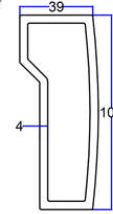

Product Code: 3076

Weight kg/m: 3,250
(70 x 150 x 2,0mm)

Farklı Oluk
Large Gutter

Product Code: 2078

Weight kg/m: 4,650
(152 x 150 x 2,2mm)

Farklı Oluk Eki
Large Gutter Connected

Product Code: 2281

Weight kg/m: 3,750
(41 x 132 x 4mm)

Düz Oluk
Straight Gutter

Product Code: 3263

Weight kg/m: 3,400
(135 x 145 x 2,0mm)

Düz Oluk Eki
Straight Gutter Connected

Product Code: 6536

Weight kg/m: 2,750
(39 x 96 x 4mm)

TKN 110x145 Direk
TKN 110x145 Column